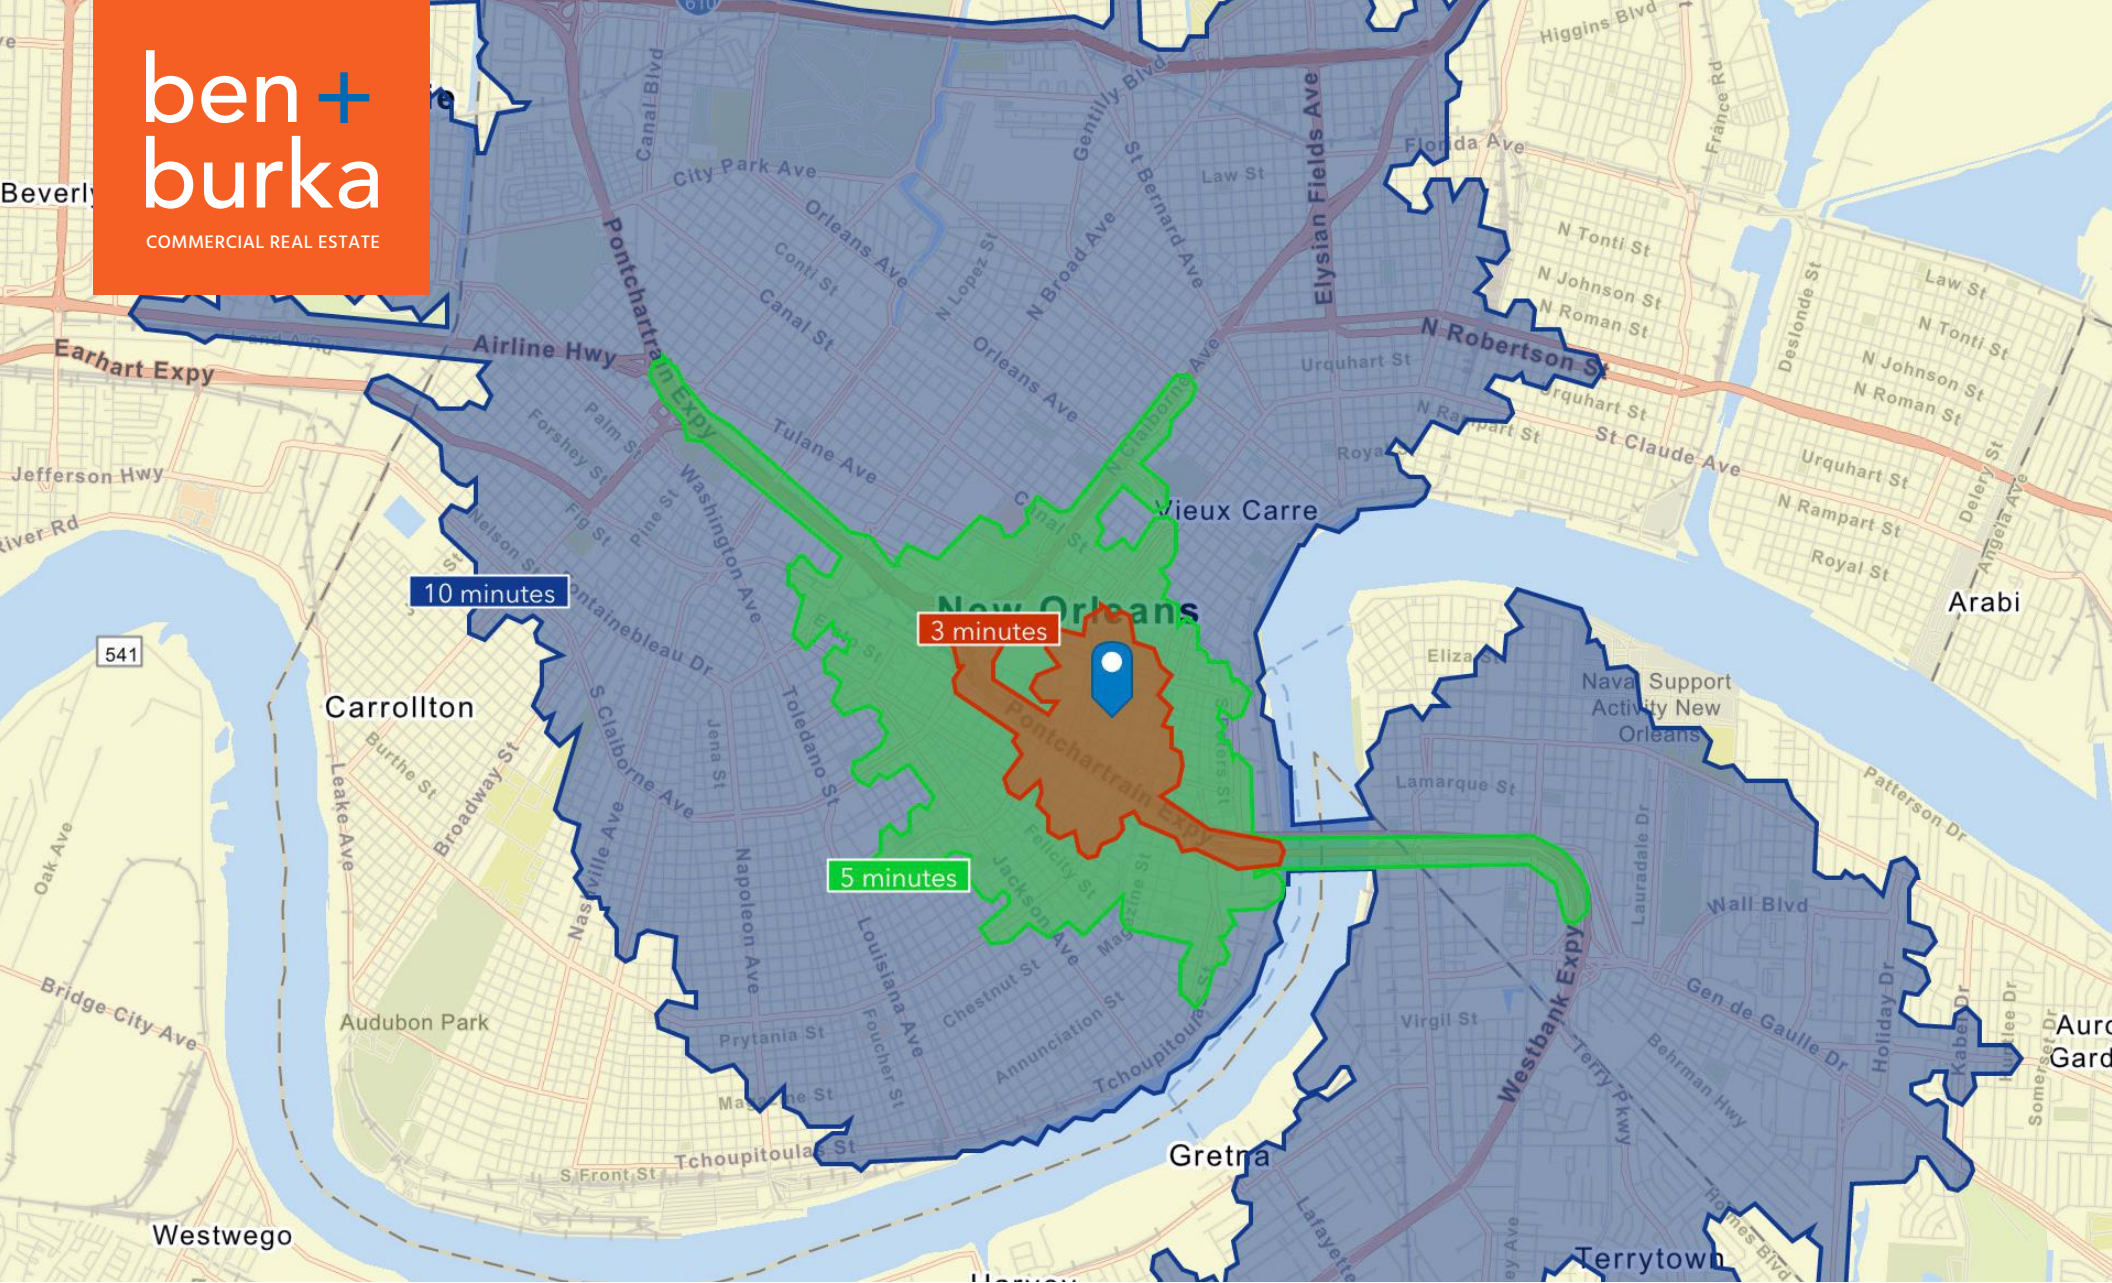

DRIVE TIME MAP

745 Baronne Street, New Orleans, LA 70113