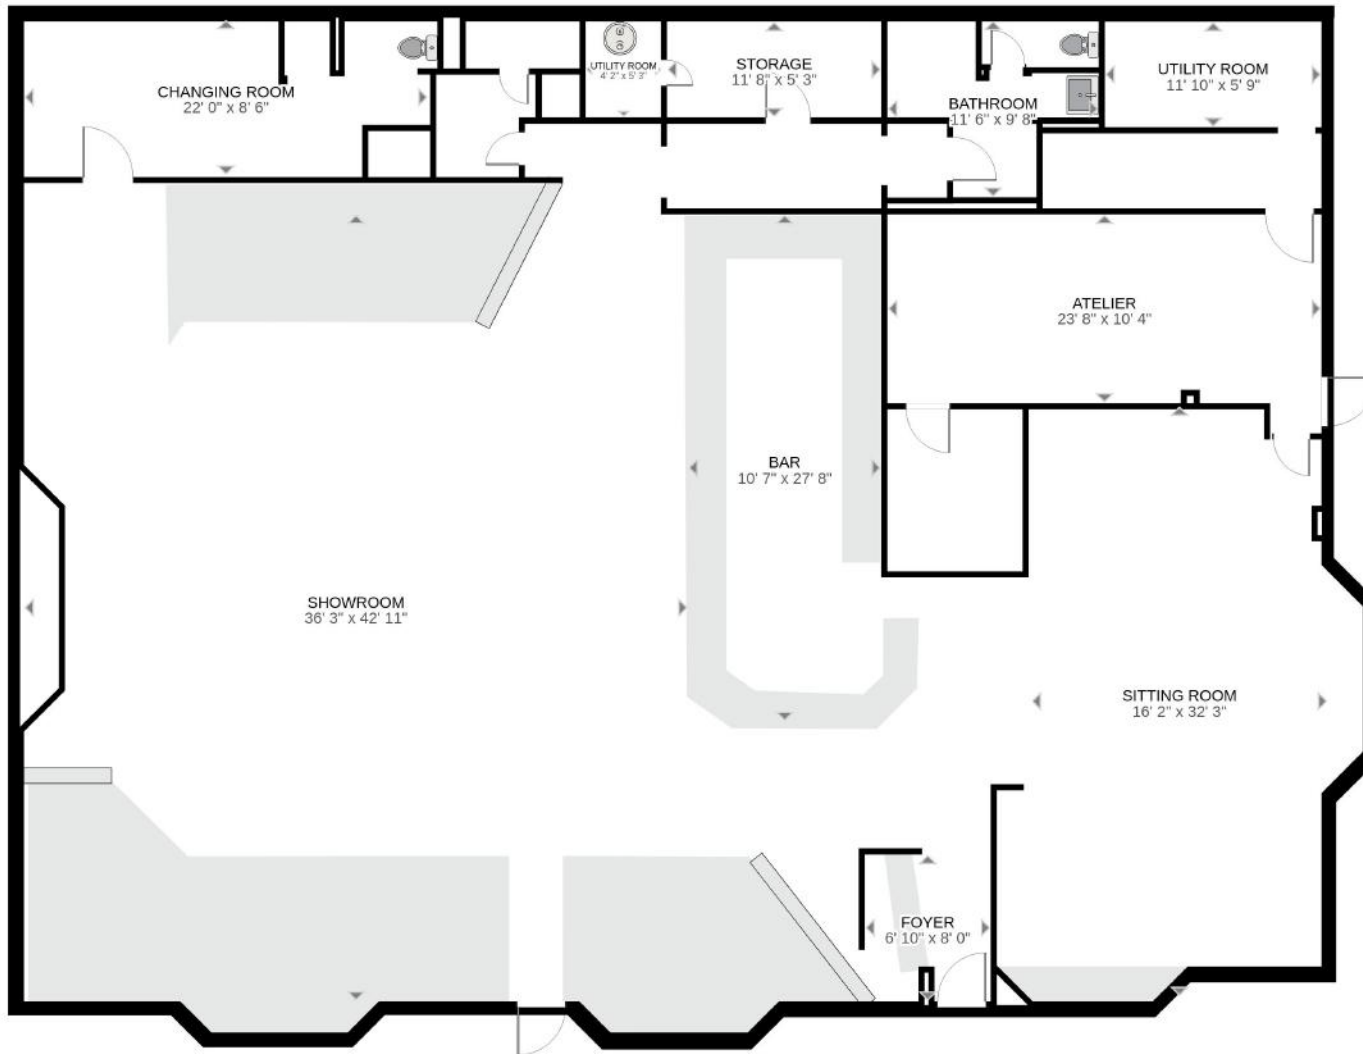

### DESCRIPTION

Located just off Terry Pkwy, 111 Wright Ave A and B offer over 6,000 SF of retail or office space available for lease. Ownership will perform the buildout of the property including interior demolition and partitioning, making way for up to 3 tenants per building at ~1,200 SF per unit. The offering is ideal for office, retail, or professional services and will be delivered in white-box condition. Both buildings are available, with a shared parking lot dividing the two spaces. The property cannot be utilized for any alcoholic beverage sales.

## AERIAL VIEW

📍 111 Wright Avenue, Terrytown, LA 70056

AS BUILT DRAWINGS (UNIT A)

ben +  
burka  
COMMERCIAL REAL ESTATE