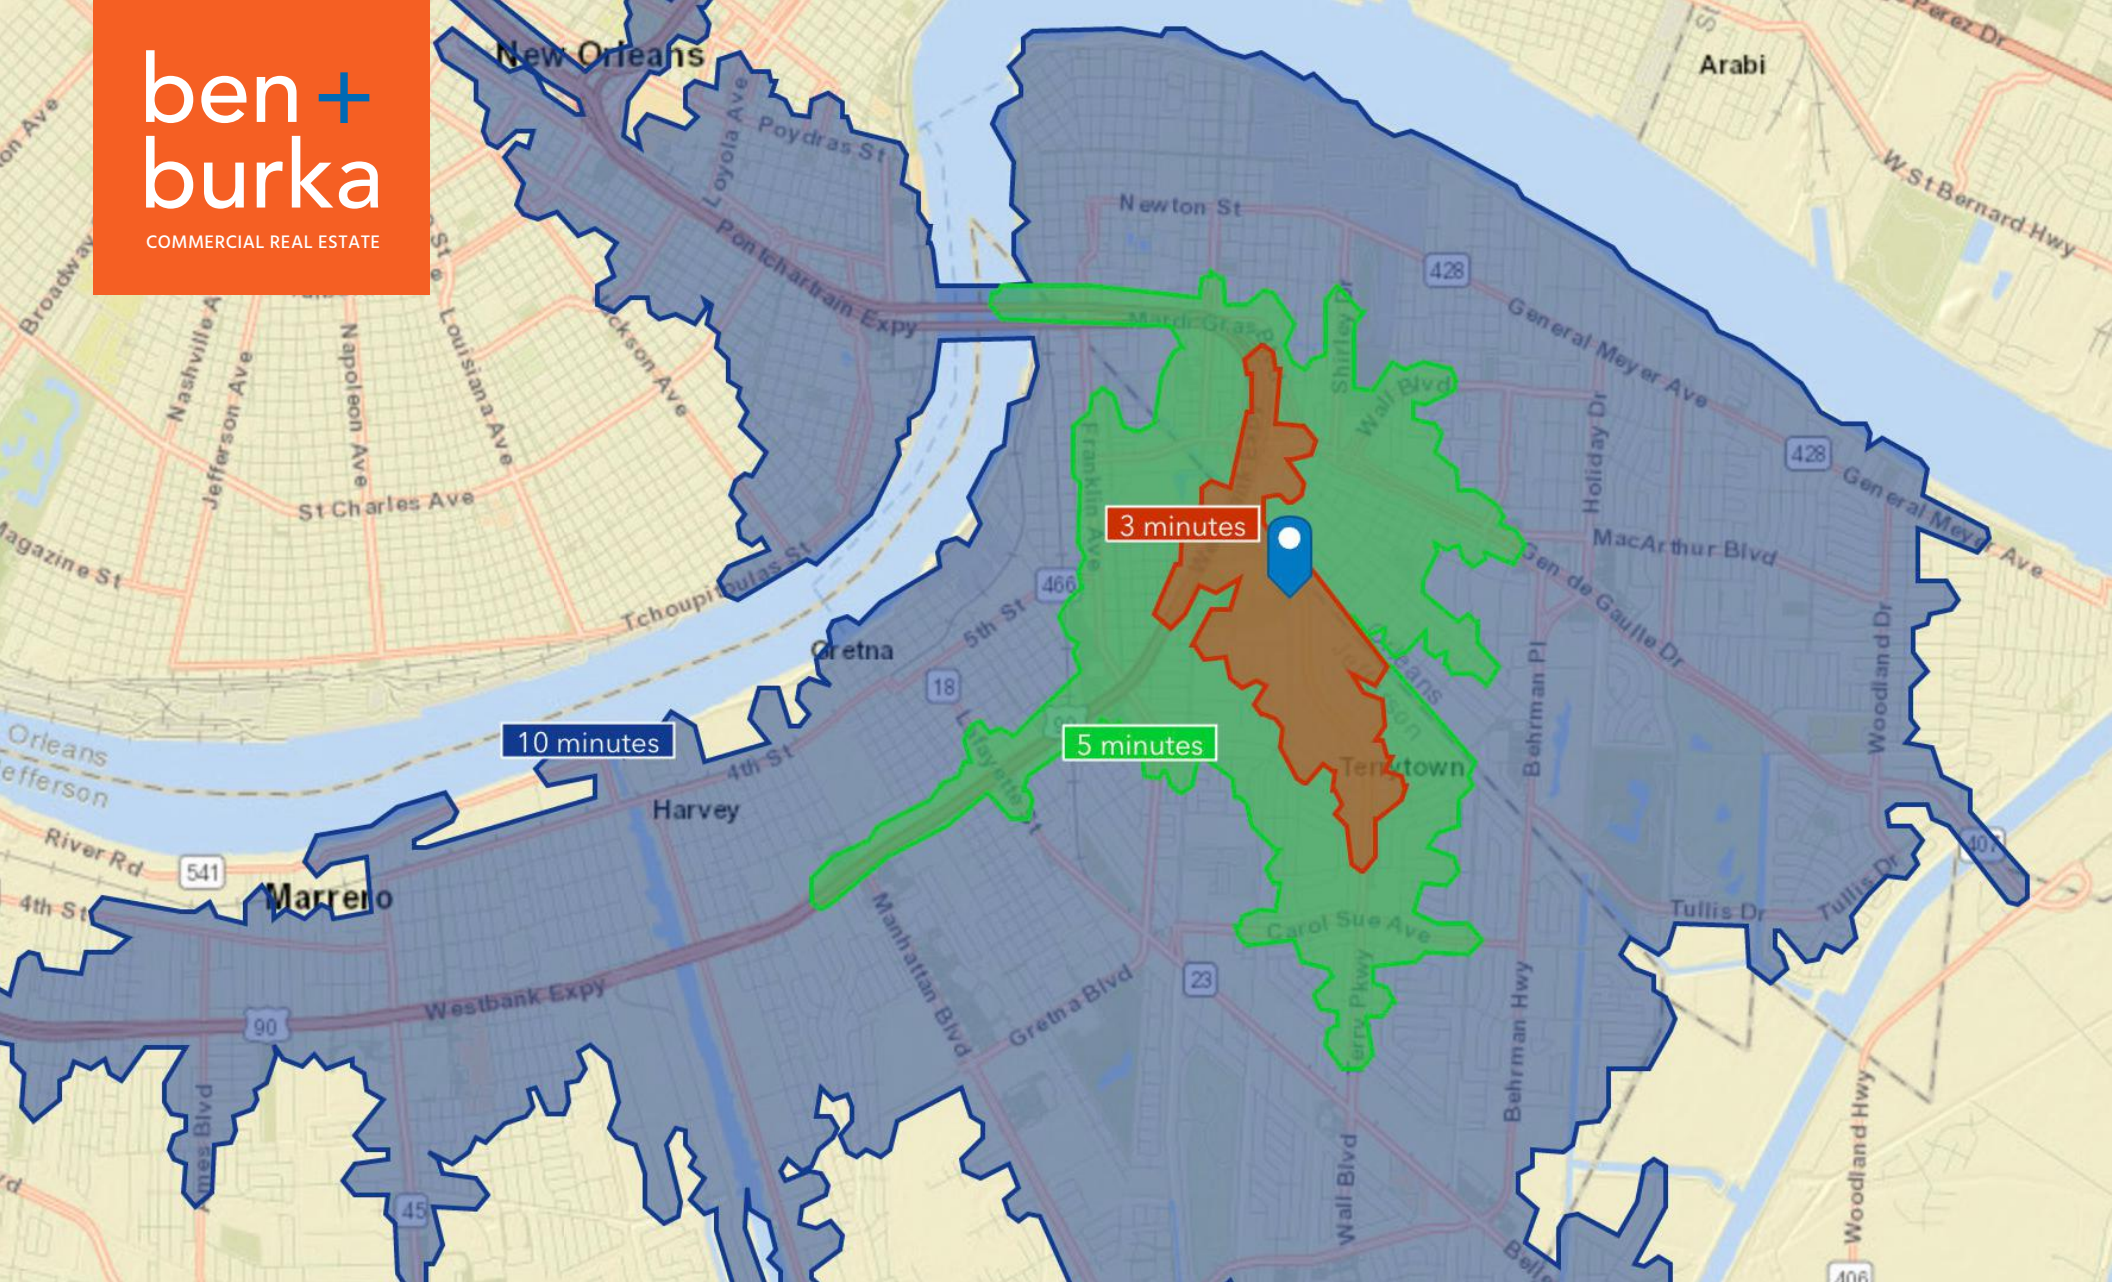

## DRIVE TIME MAP

📍 111 Wright Avenue, Terrytown, LA 70056

For more information, please contact the Owner's exclusive representative: