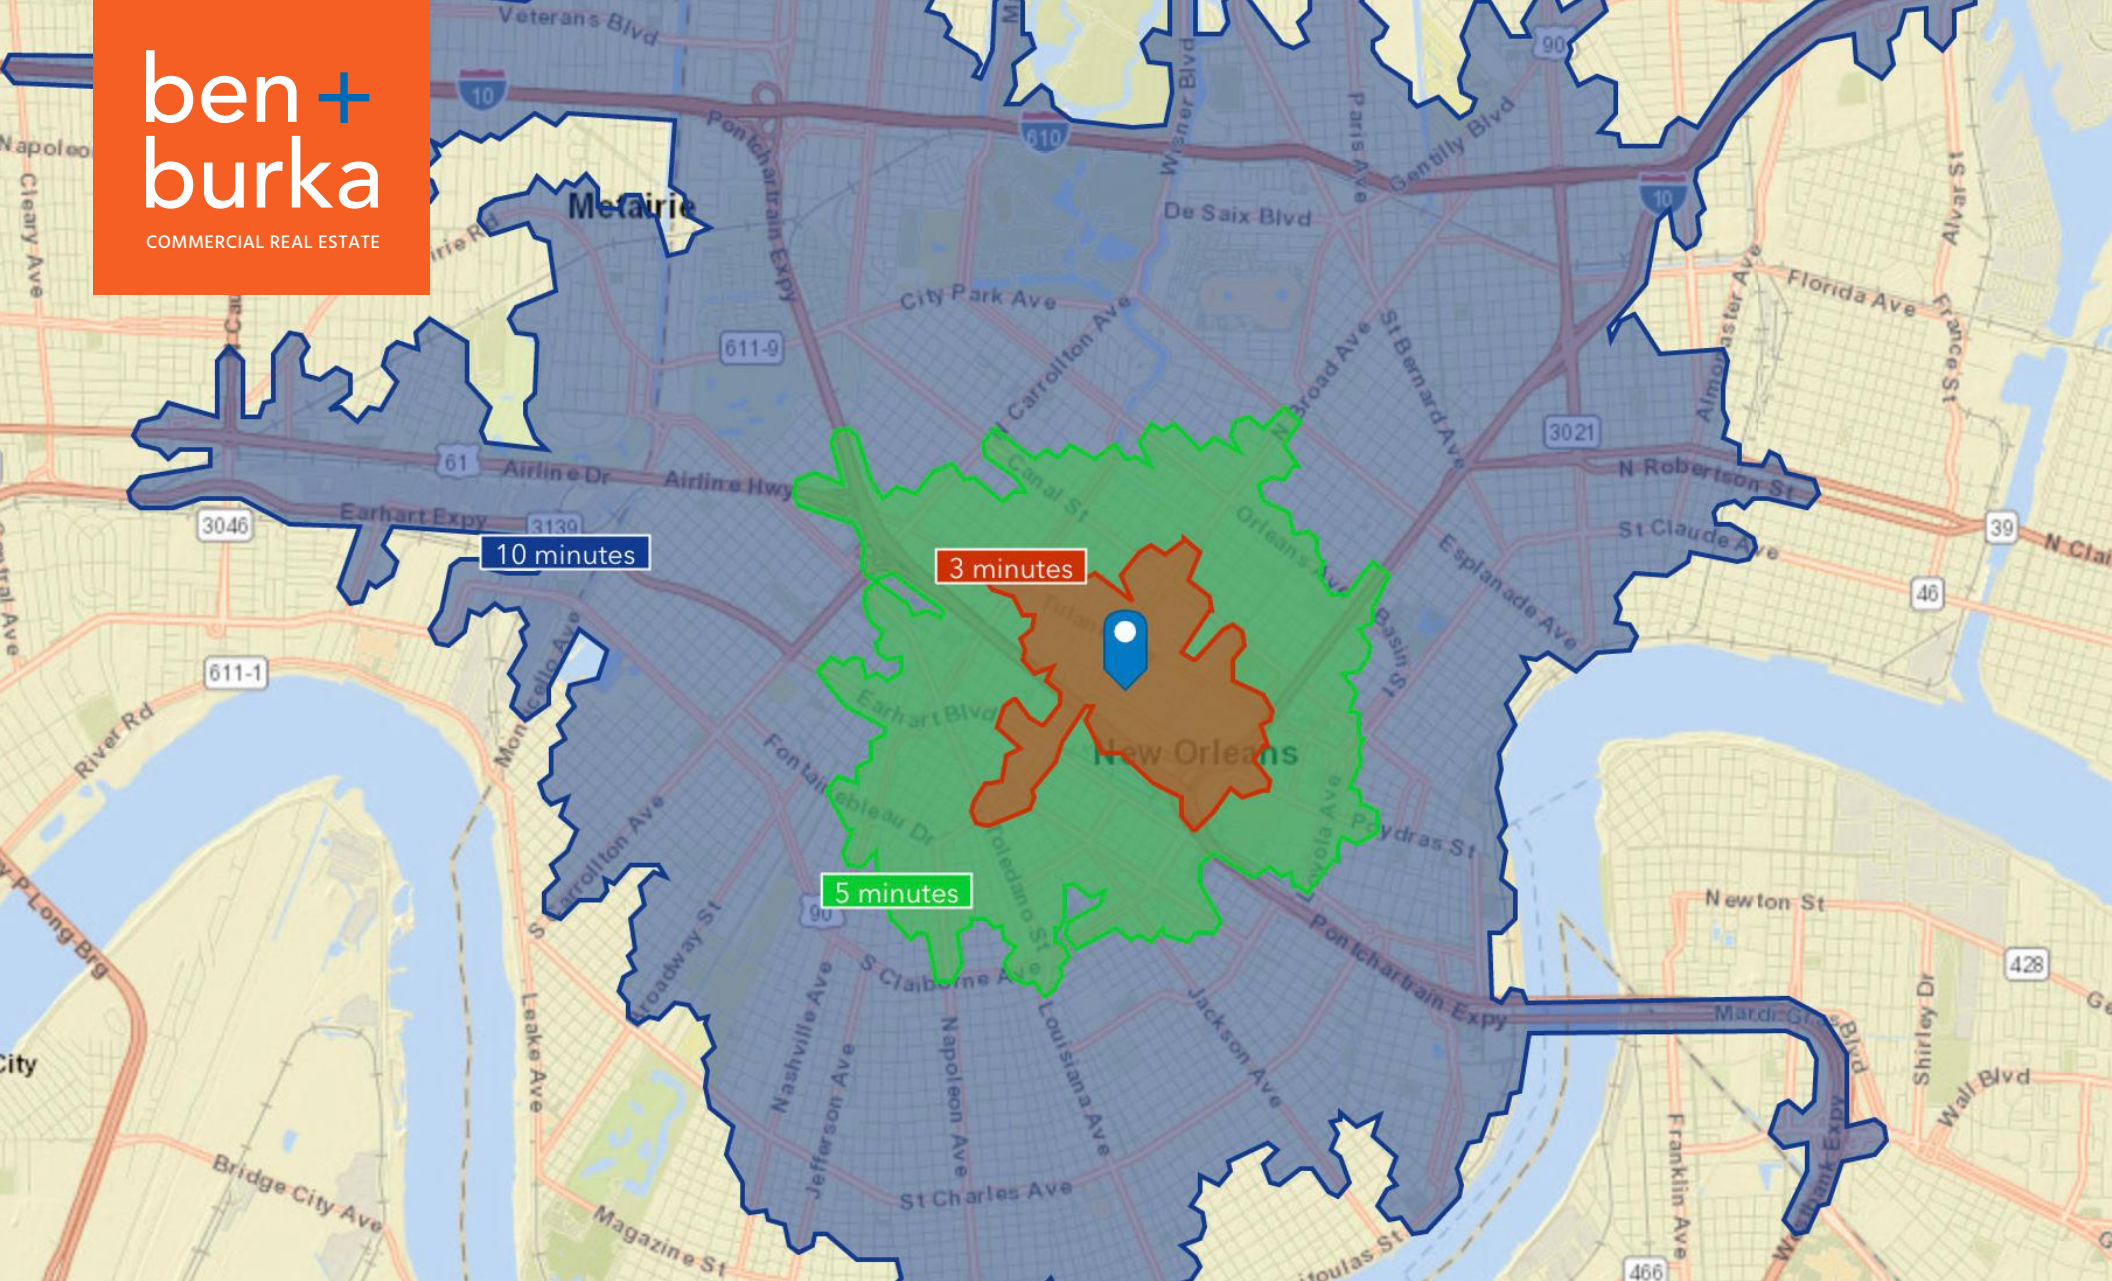

WAREHOUSE FLOOR PLAN

DRIVE TIME MAP

📍 2527 Perdido Street, et al, New Orleans, LA 70119